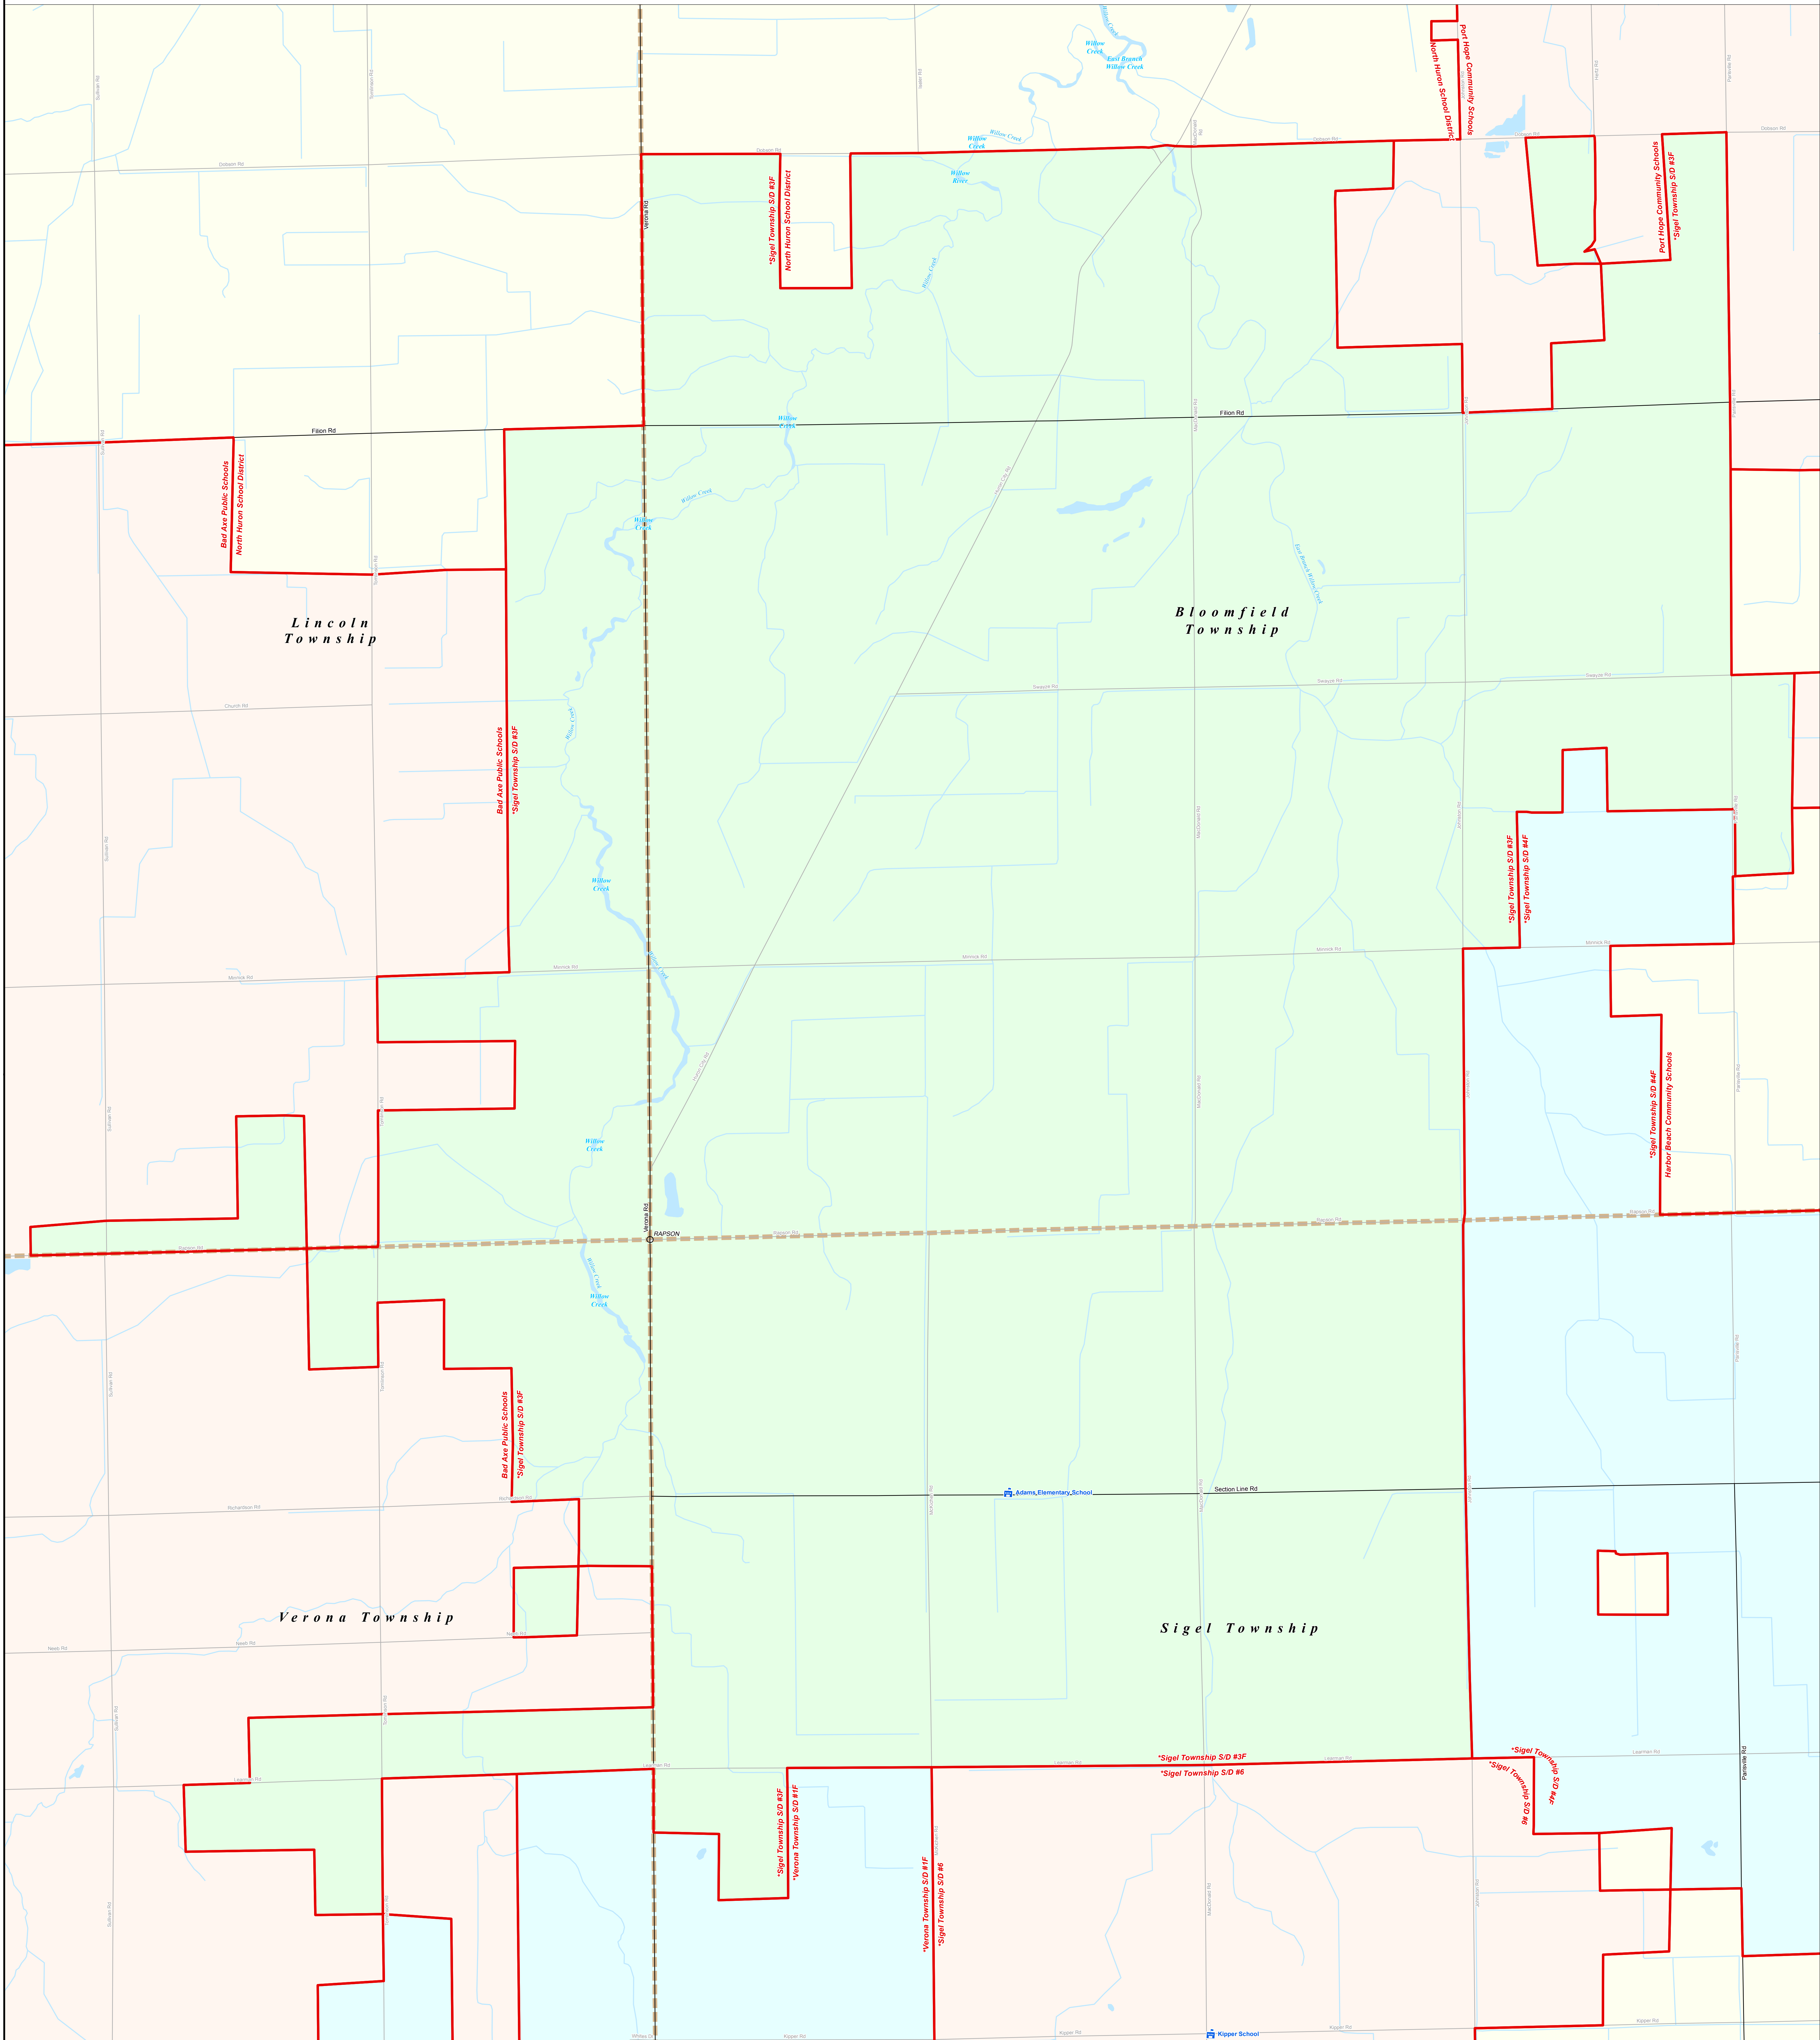

*SIGEL TOWNSHIP S/D #3F

Huron ISD

*Note: Non K-12 School Districts identified with Asterisk (*) in Name

11/14/13

Legend	
School District	Unincorporated Place
County	School
City	Water Feature
Township	River, Stream, or Drain
Village	Railroad
Census Designated Place	Freeway
	Highway
	Primary Road
	Local Road